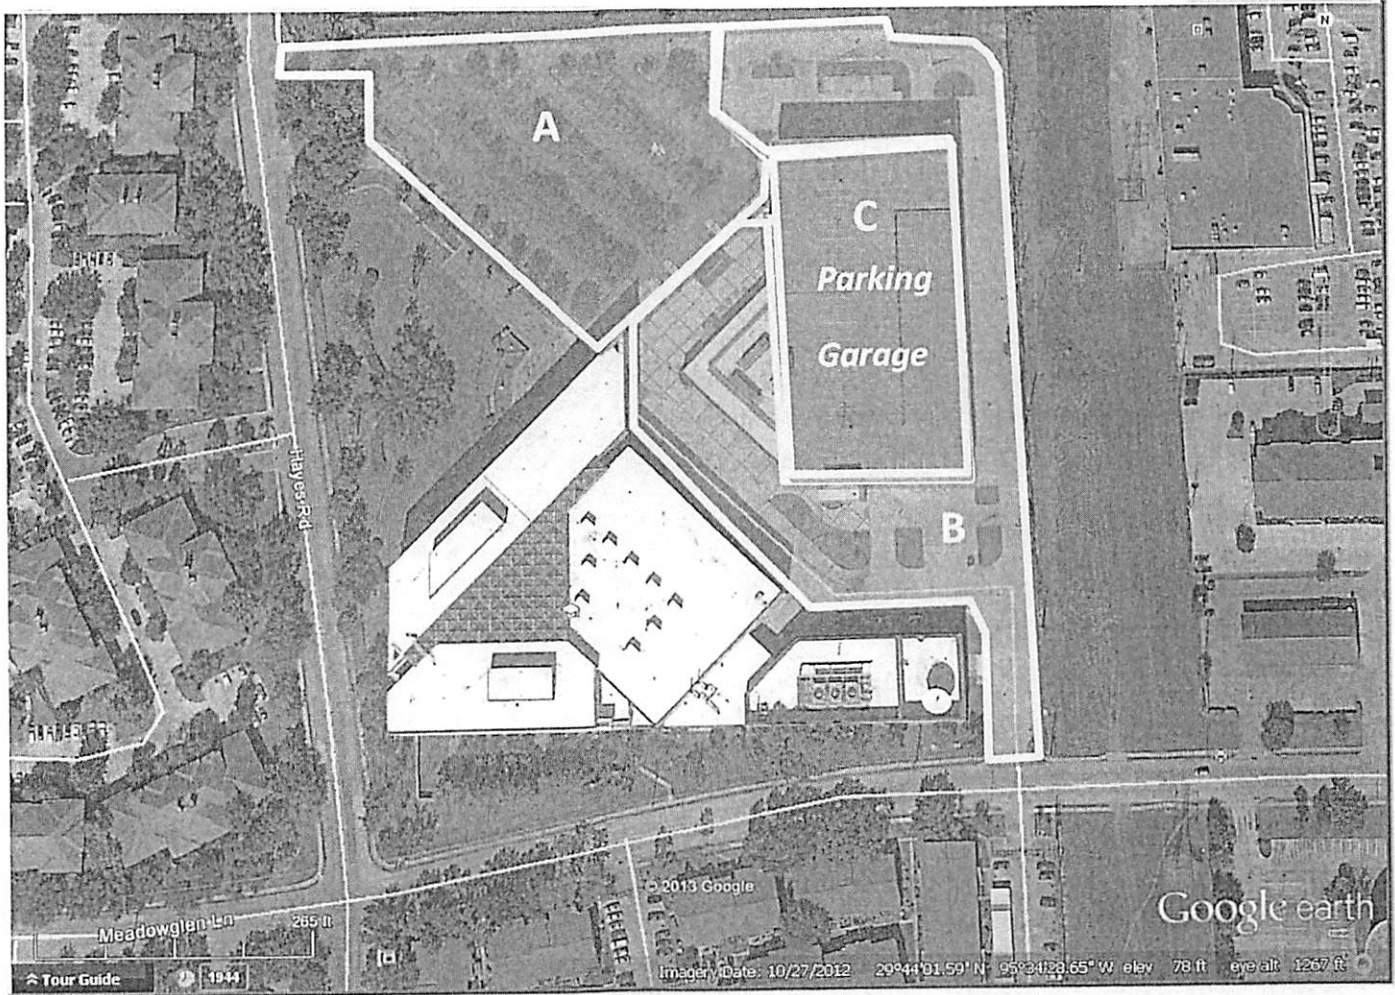

Parking areas at the HCC Alief Campus

A Alief Hayes parking lot:
2811 Hayes Road

B Alief Early College parking lot:
2811 A Hayes Road

C Alief Early College Parking Garage:
2811 A Hayes Road
Five (5) level garage