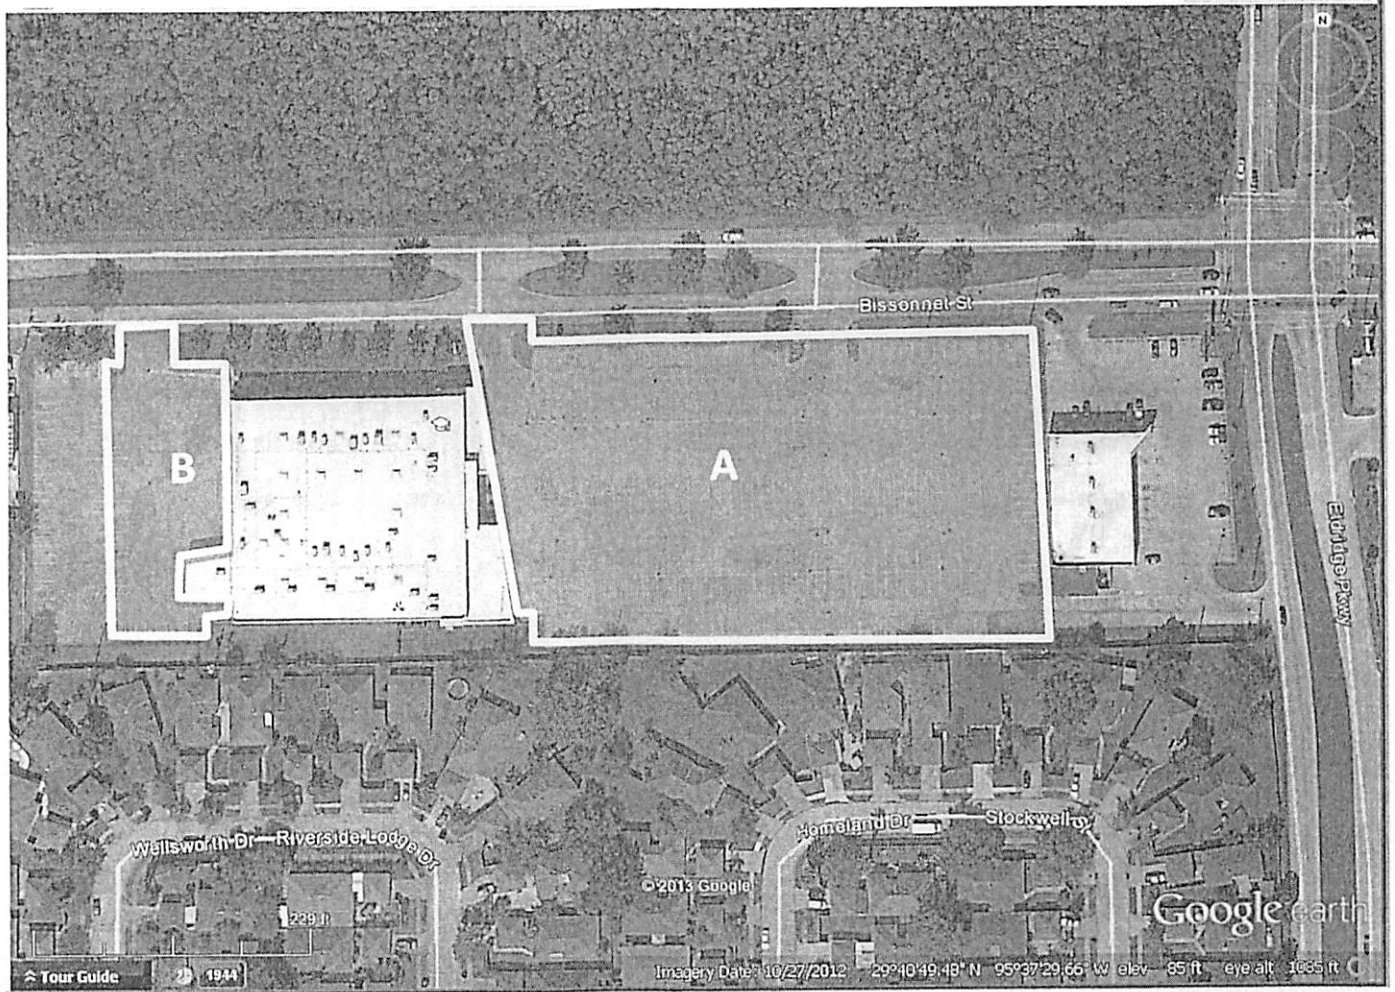

Parking areas at the HCC Northwest Alief Bissonet Campus

A Main building parking lot:

13803 Bissonnet Street

B Workforce building parking lot:

13803 Bissonnet Street