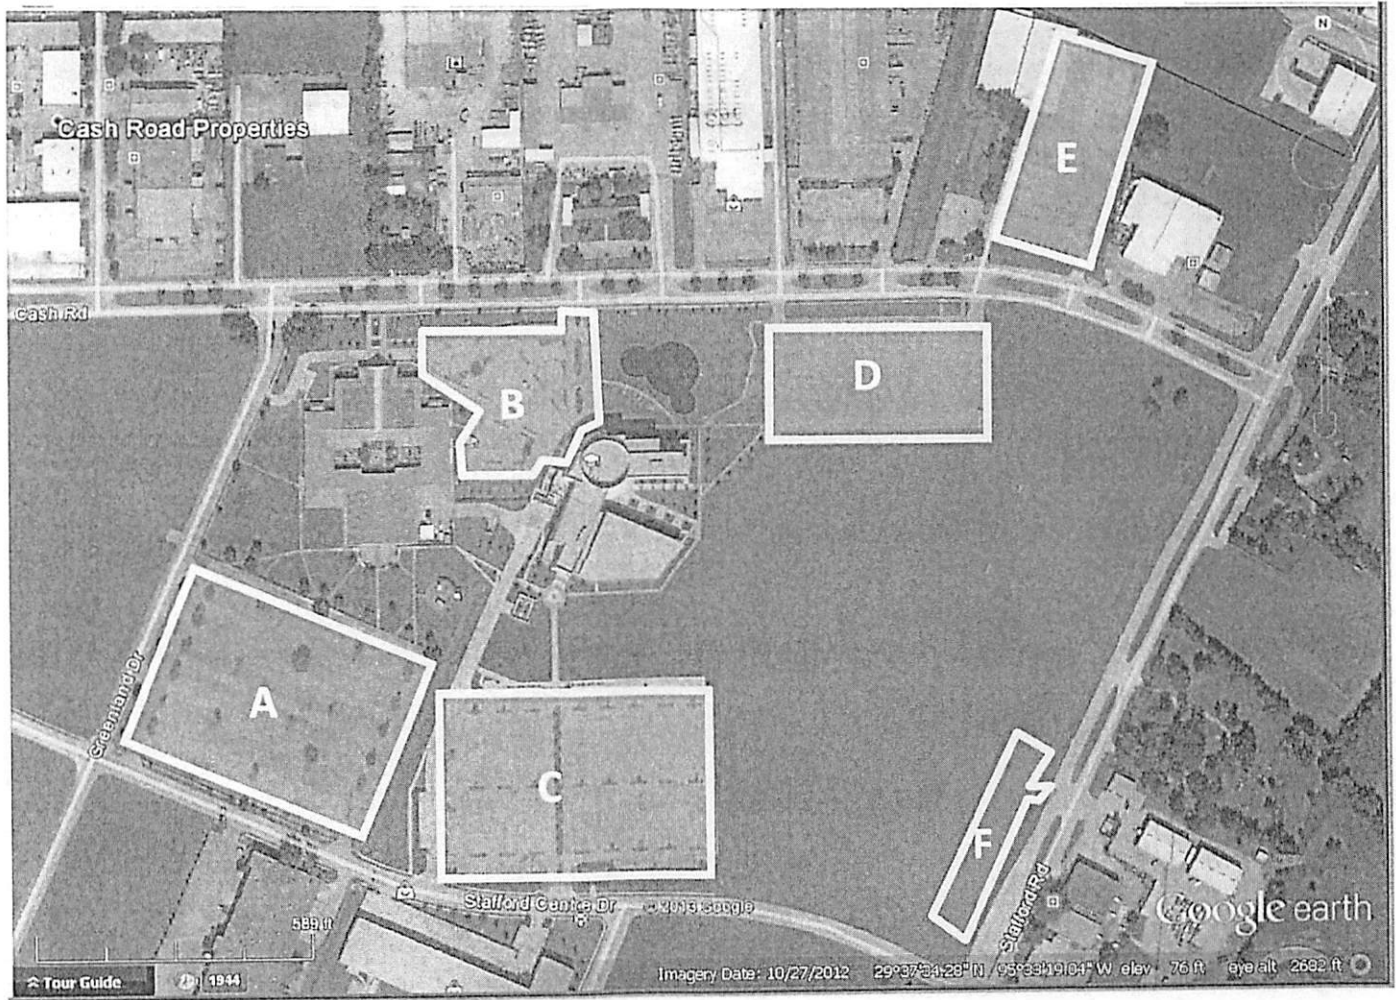

Parking areas at the HCC Southwest Brays Oaks Campus

A Main building parking lot:
8855 W. Belford St.

5601 West Loop South

B Main building Parking Garage:

5601 West Loop South

A Main building parking lot:

Parking areas at the HCC Southwest West Loop Campus

Map 17

Southwest Loop Campus

Stafford Campus

Map 18

Parking areas at the HCC Southwest Stafford Campus

A Scarcella Science / Tech parking lot:
10141 Cash Road

B SW Learning Hub north parking lot:
10041 Cash Road