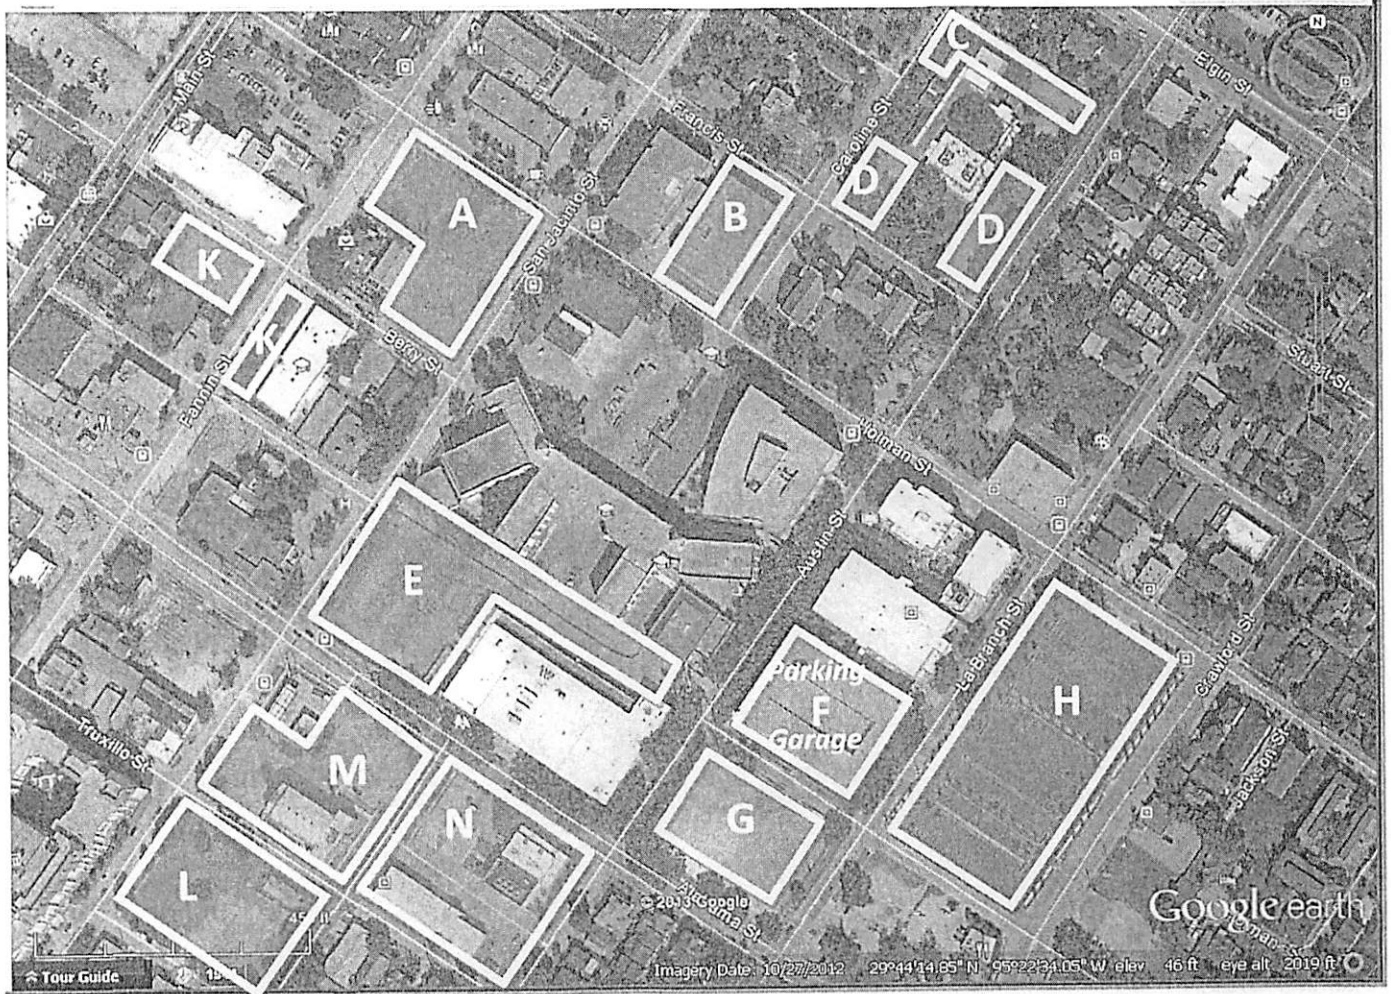

Parking areas at the HCC Administration Building

A Rosalie parking lot:

3000 Main Street

B 3100 Main parking garage:

3200 Main Street - Eight (8) level garage

C Loading dock area:

3100 Main, 1st floor, rear of building

Fannin Warehouse

Map 21

Parking areas at the HCC System - Fannin Warehouse

A Warehouse B and D parking lot:
9424 Fannin Street

Delano Warehouse

Map 22

Sweep areas at the HCC System - Delano Warehouse

A Delano Warehouse:
1102 Delano Street

Parking areas at the HCC Central Campus

A Hub / San Jacinto parking lot:
3500 Fannin Street

B JDB parking lot:
1215 Holman Street, 1st Level

C EDC Front parking area:
3214 Austin Street

D (2) EDC Francis St. parking
lots:
3214 Austin Street

E JBW parking lot:
1200 Alabama Street

F Fine Arts parking garage:
Five (5) levels

G Alabama (JBW) parking lot:
1400 Alabama Street

H Almeda (Heinen) parking lot:
1500 block of Holman

K (2) Fannin parking lots:
3601 Fannin Street