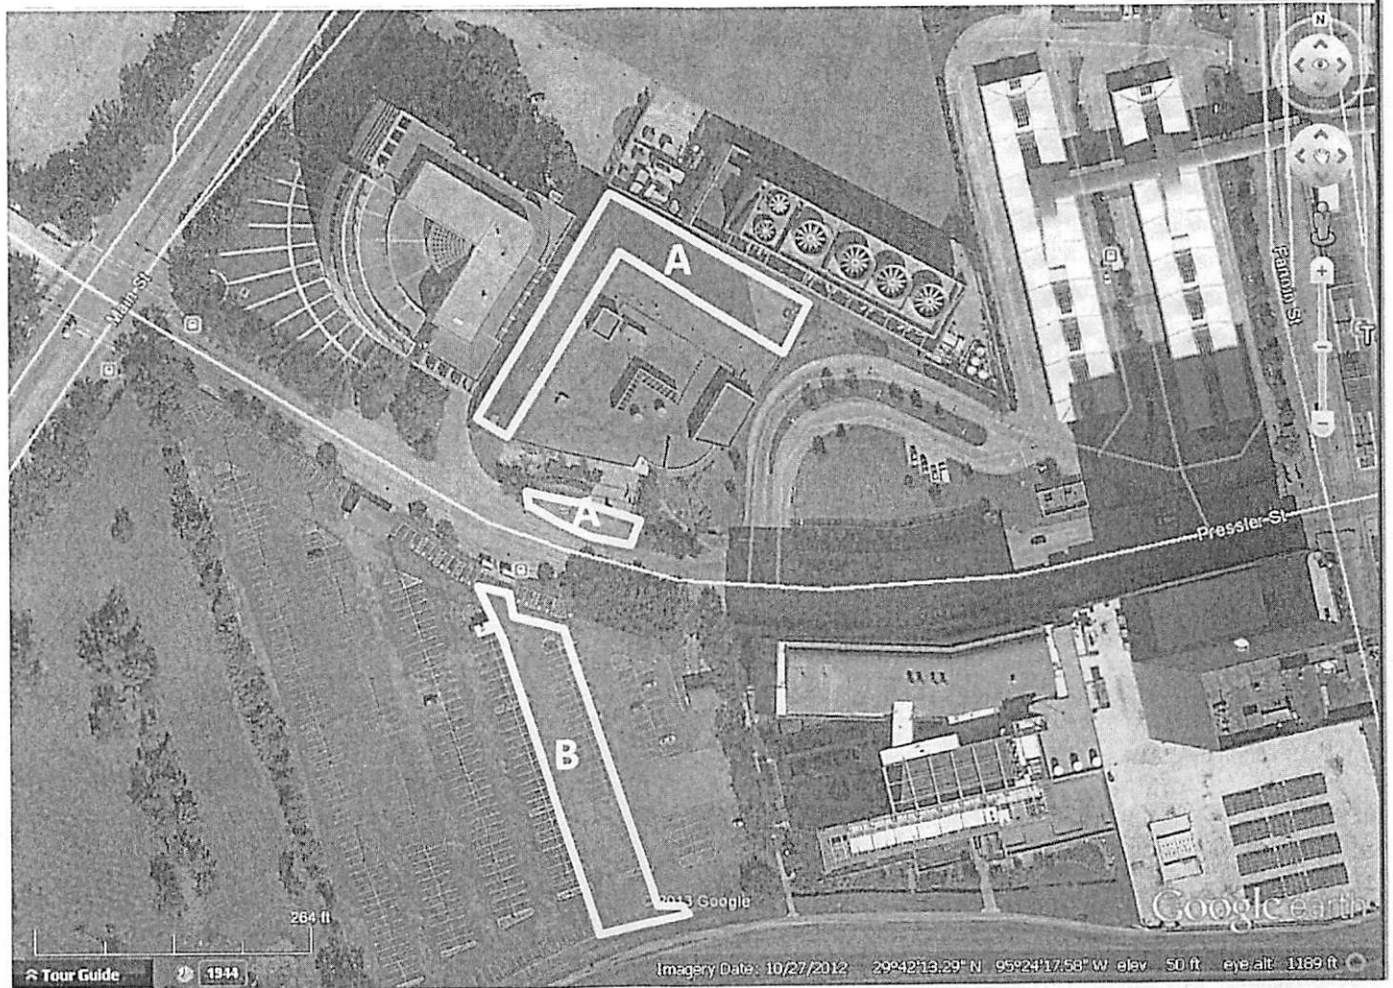

Coleman Campus

Map 19

Parking areas at the HCC Coleman Health Science Center Campus

A Coleman parking lot:
1900 Pressler Street

B Annex parking lot:
1900 Pressler Street