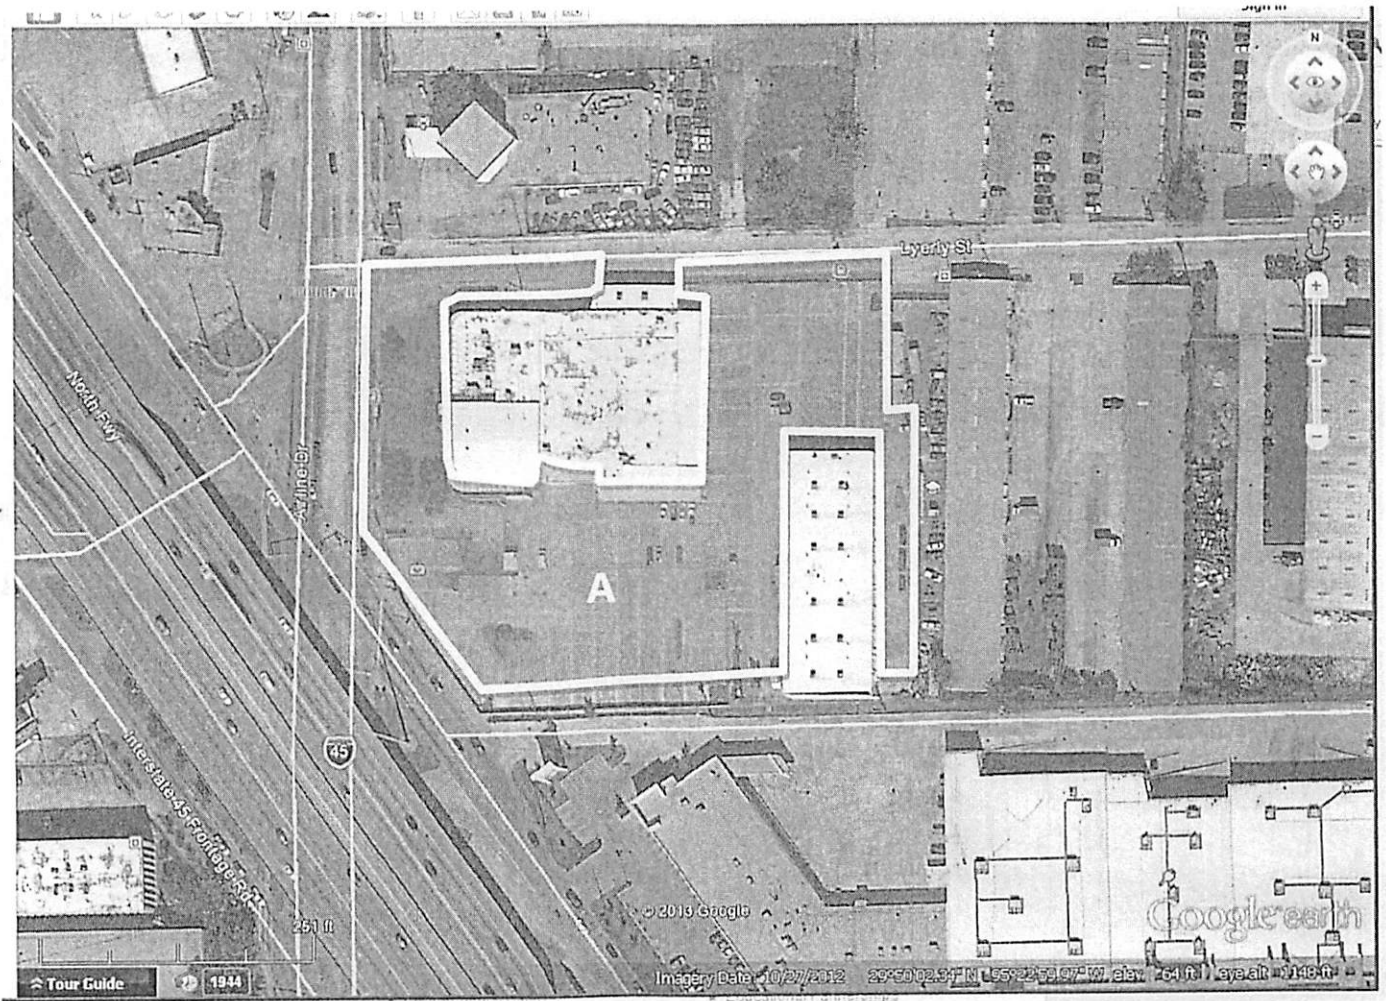

NE Automotive Training

Map 3

Parking areas at the HCC Automotive Technology Training Center Campus

A Main building and shop parking lot:

4638 Airline Drive