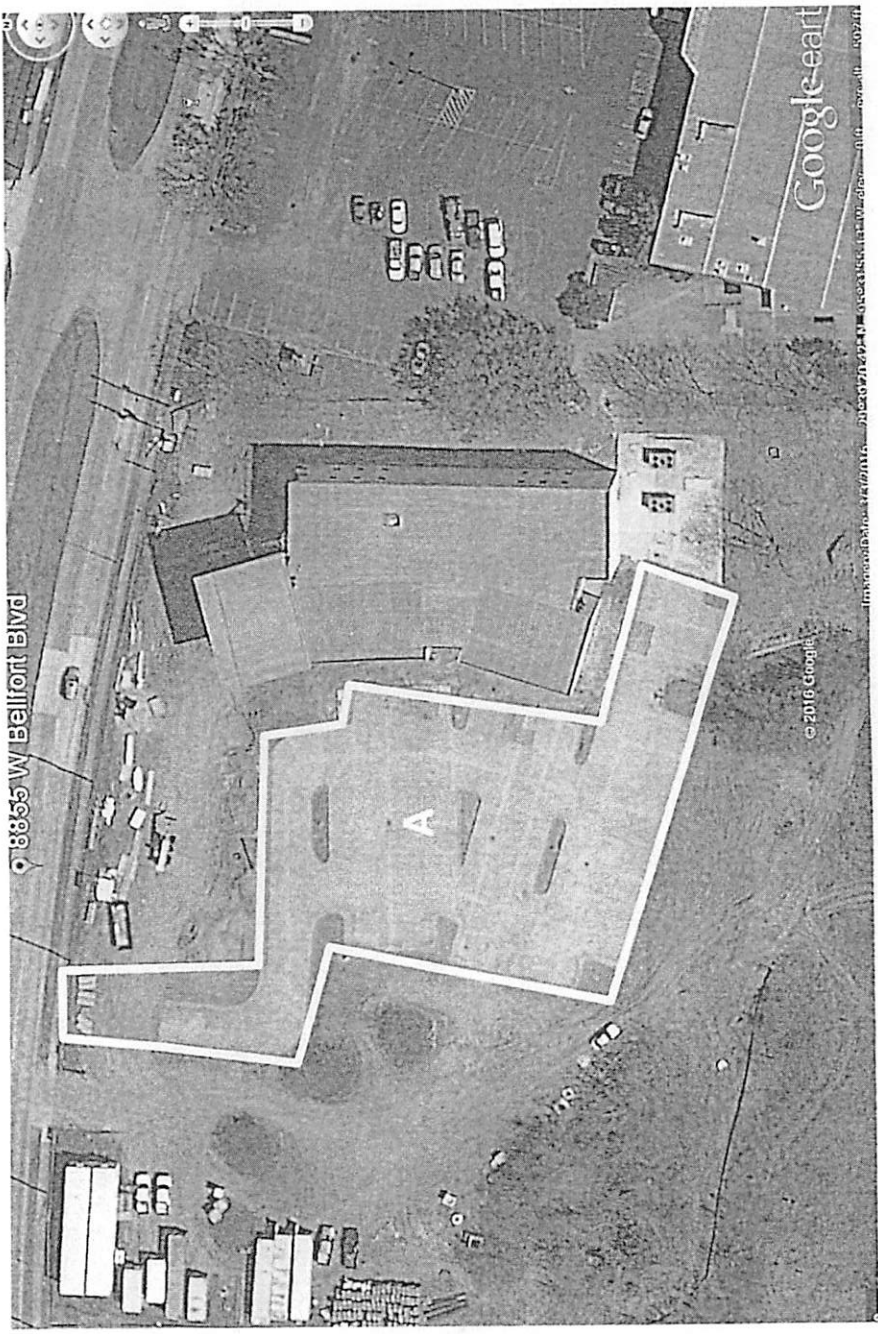

Parking areas at the HCC Southwest Brays Oaks Campus

A Main building parking lot:
8855 W. Belford St.