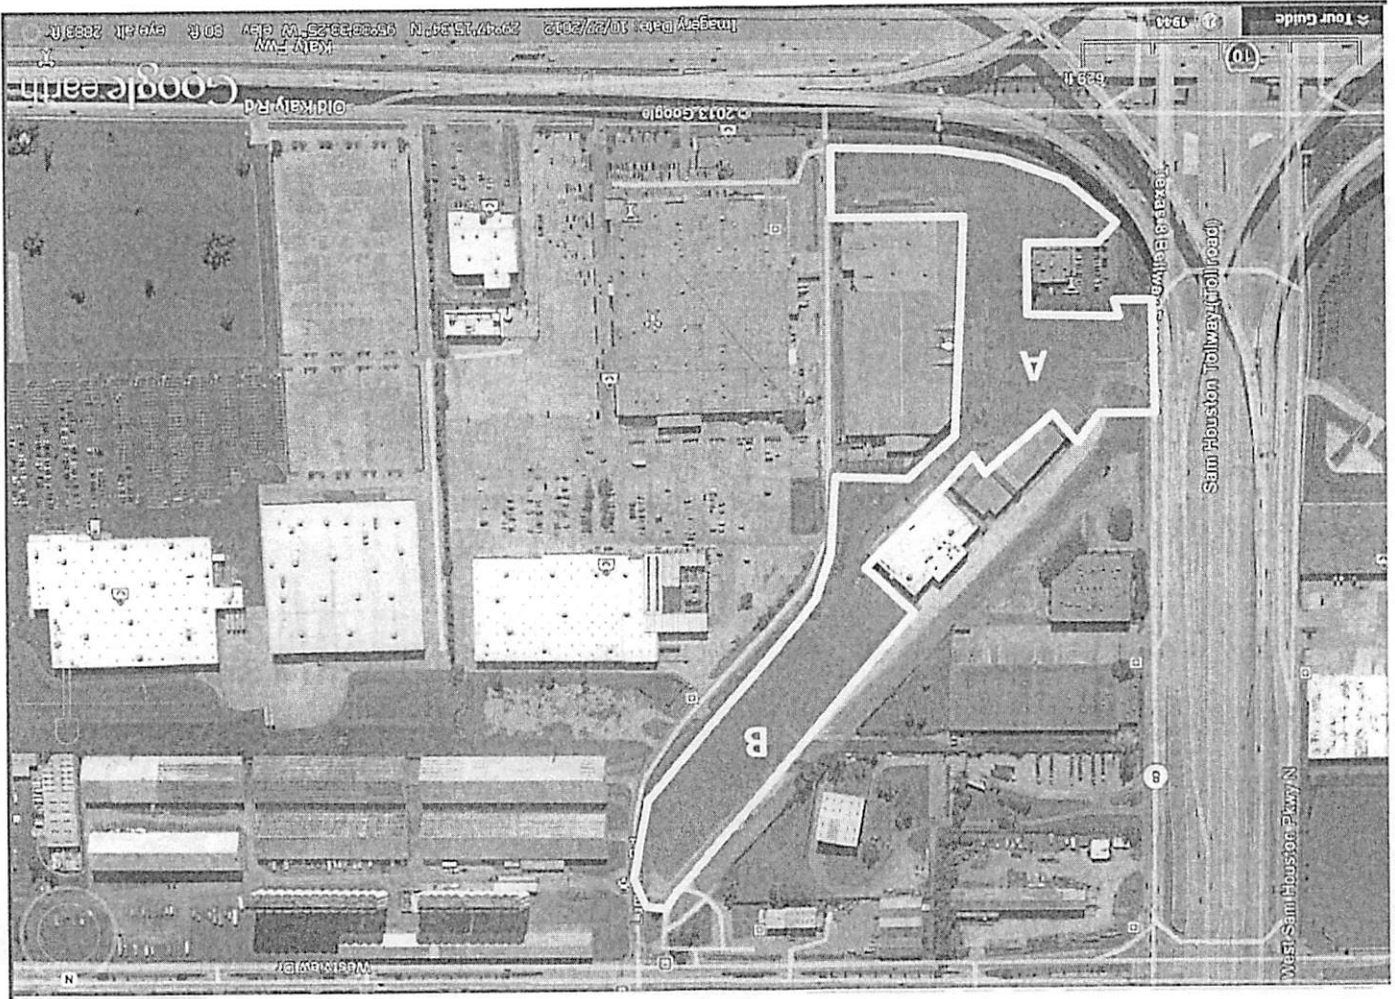

Parking areas at the HCC Spring Branch Campus

A Main building parking lot:

1010 West Sam Houston Parkway, exclude retail lots

B Performing Arts building parking lot:

1010 West Sam Houston Parkway