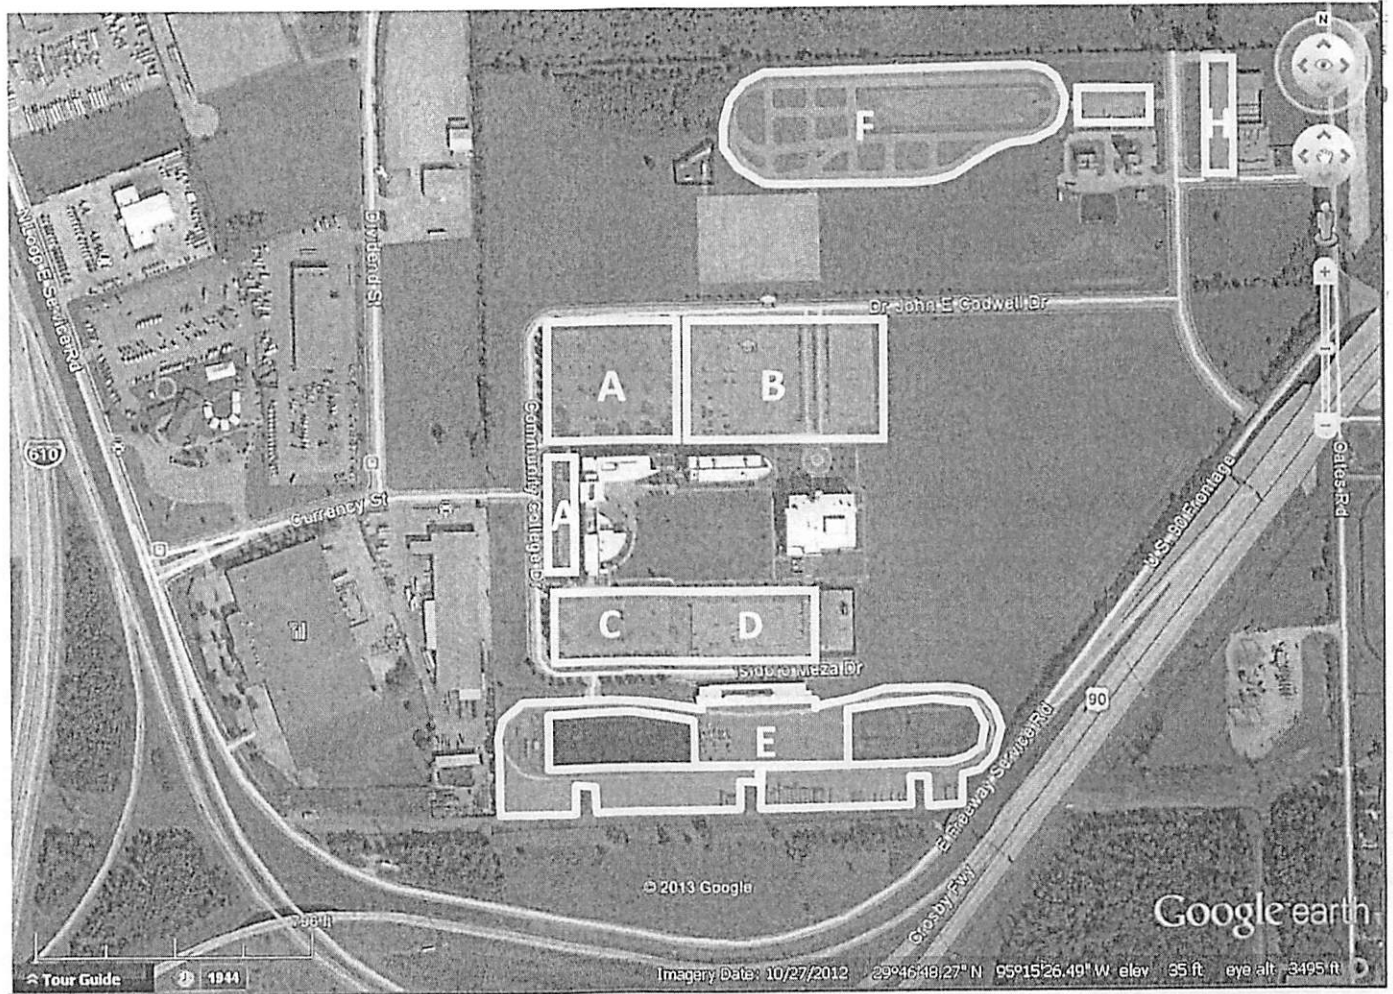

Northeast Campus

Map 4

Parking areas at the HCC Northeast Campus

A Codwell parking lot:
555 Community College Drive

B Hub / Workforce parking lot:
555 Community College Drive

C Codwell A parking lot:
555 Community College Drive

D Roland Smith parking lot:
555 Community College Drive

E Roland Smith training area:
555 Community College Drive

F PSI training area:
555 Community College Drive

G PSI Burn Bld parking area:
555 Community College Drive

H PSI Range parking lot:
555 Community College Drive