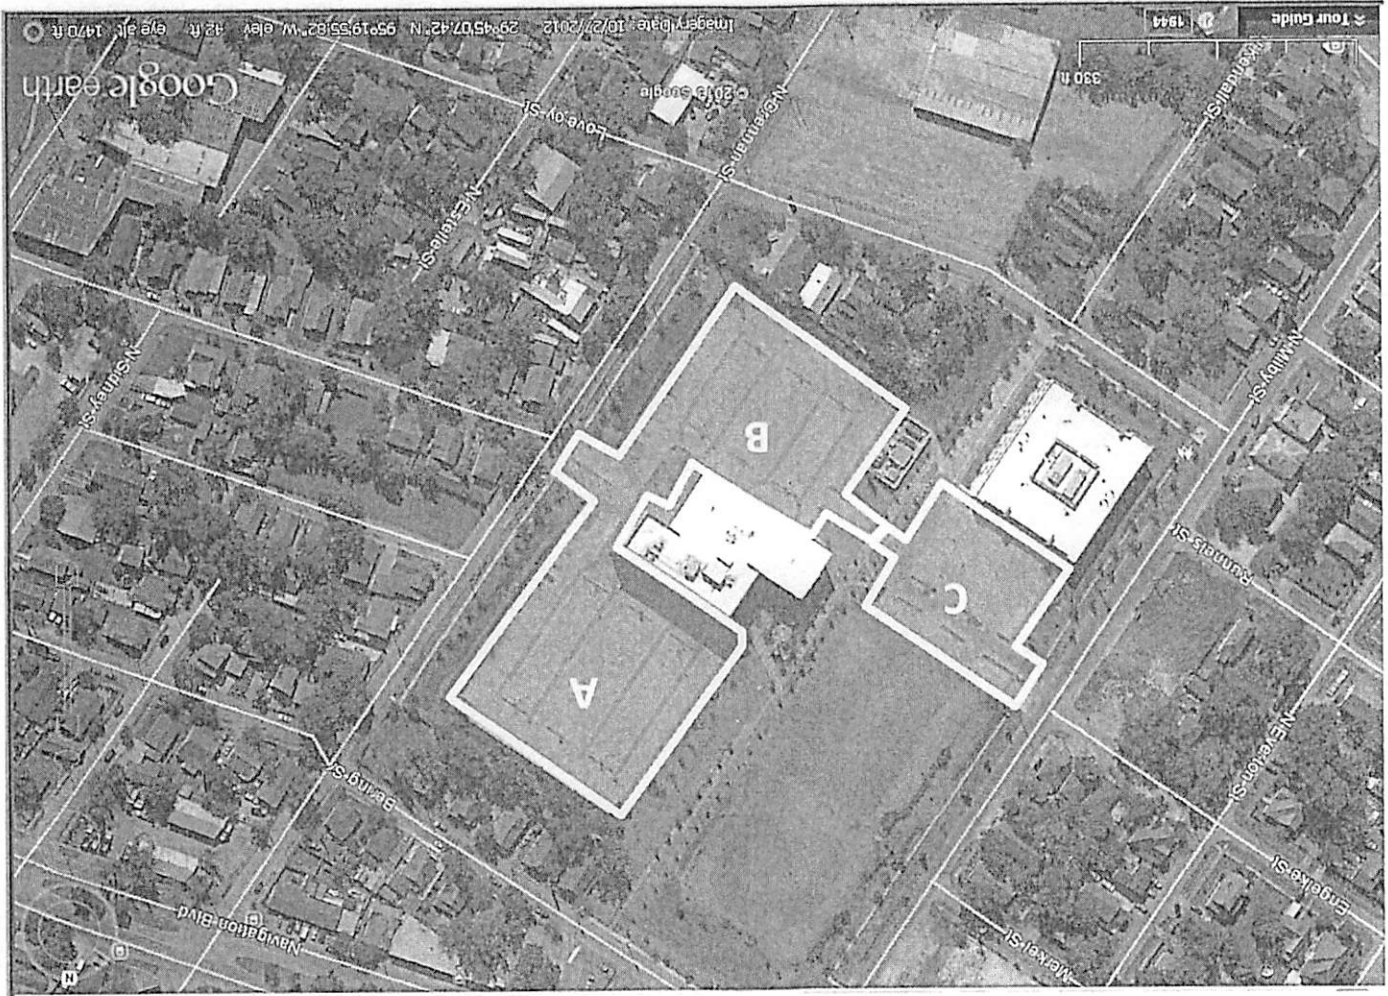

Parking areas at the HCC Southeast Felix Fraga Campus

A Main building north parking lot:
301 North Drennan Street

B Main building south parking lot:
301 North Drennan Street

C Early College parking lot:
220 North Milby Street