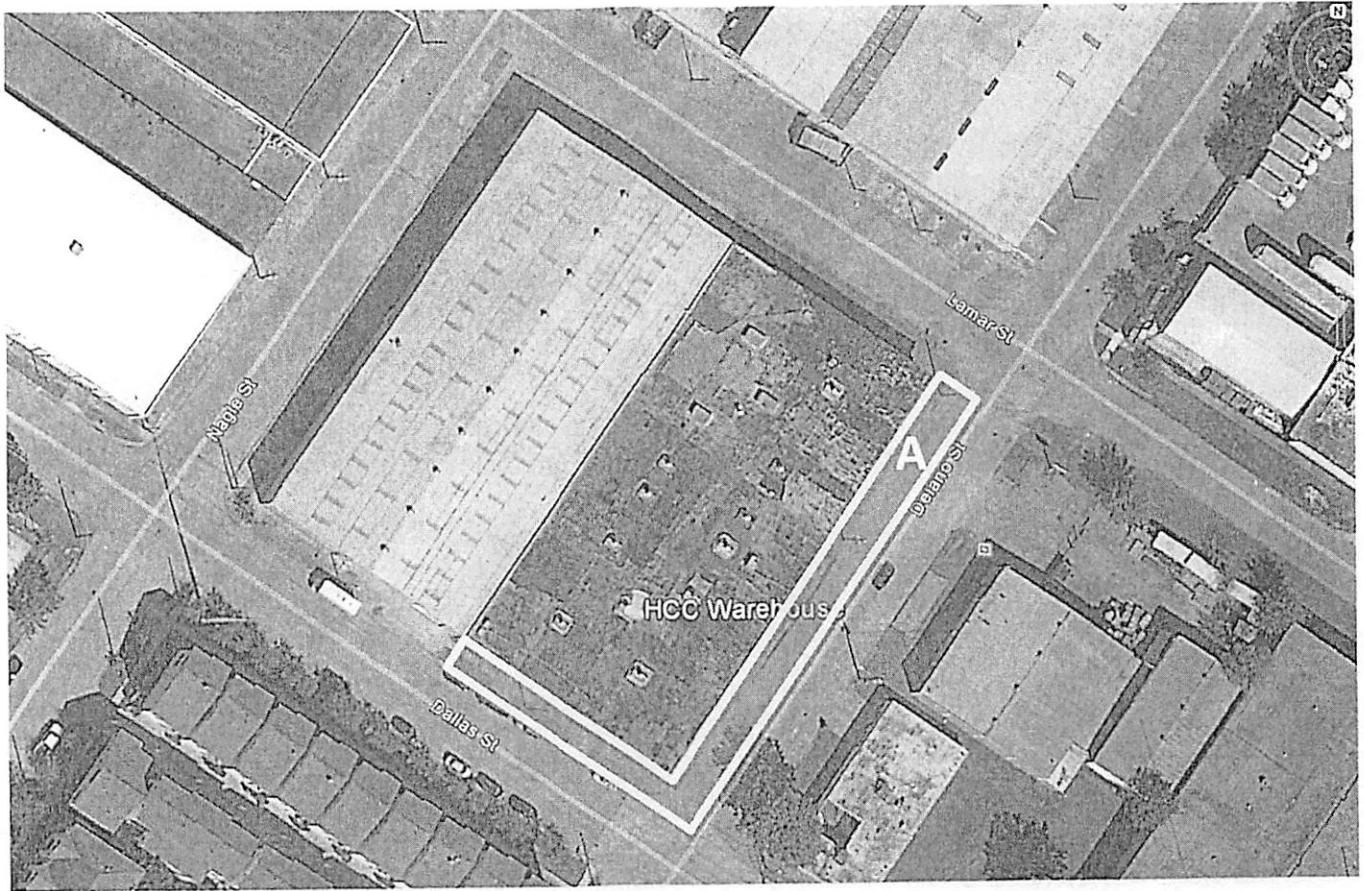

Parking areas at the HCC Administration Building

A Rosalie parking lot:

3000 Main Street

B 3100 Main parking garage:

3200 Main Street - Eight (8) level garage

C Loading dock area:

3100 Main, 1st floor, rear of building

Fannin Warehouse

Map 21

Parking areas at the HCC System - Fannin Warehouse

A Warehouse B and D parking lot:
9424 Fannin Street

Delano Warehouse

Map 22

Sweep areas at the HCC System - Delano Warehouse

A Delano Warehouse:
1102 Delano Street