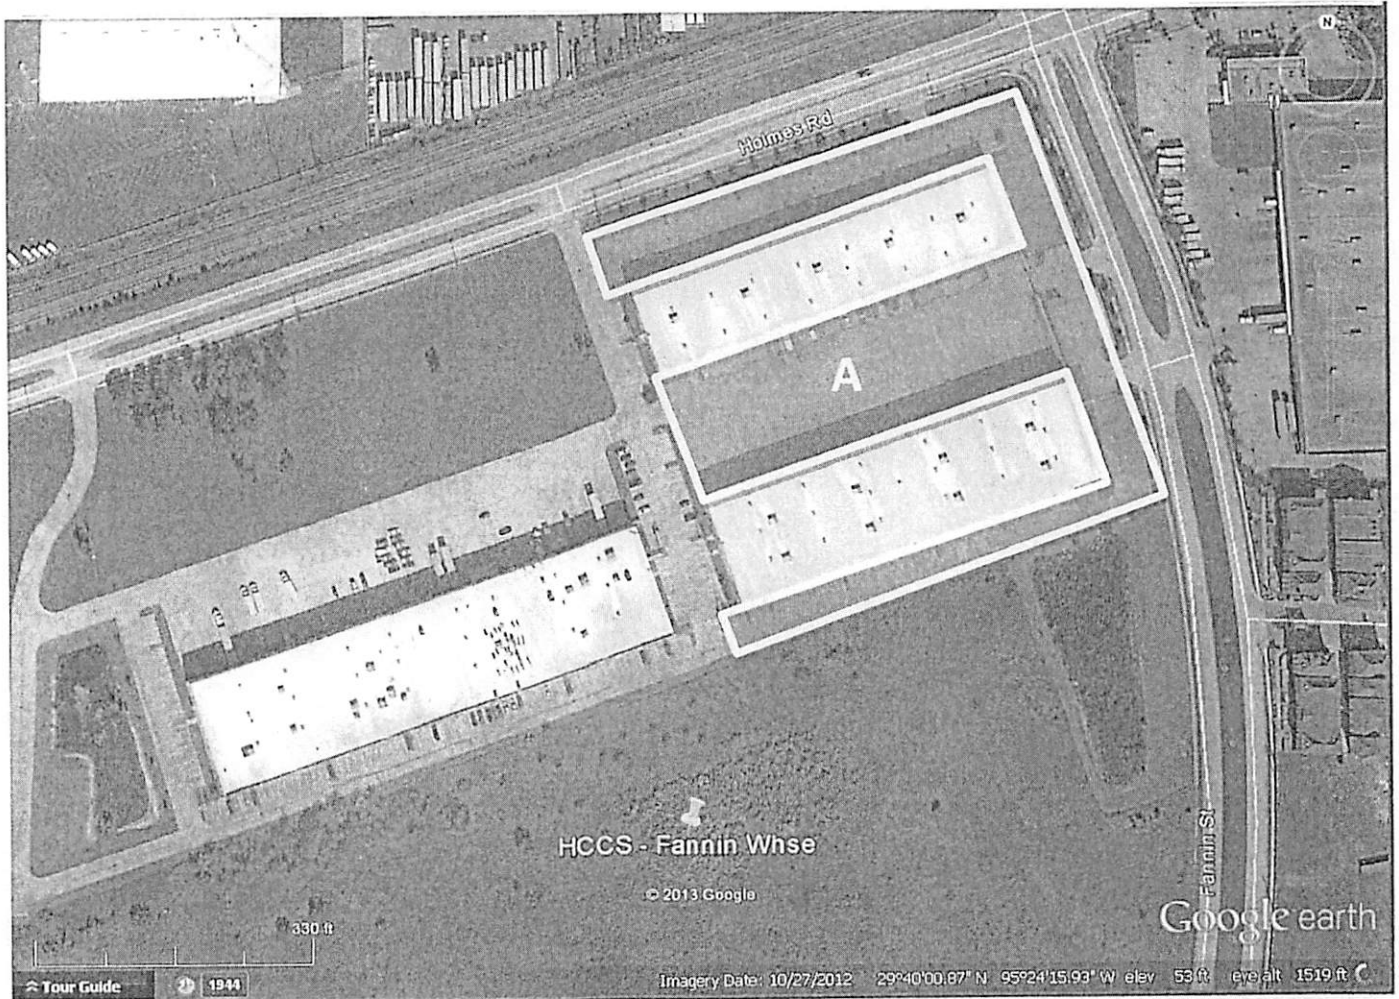

Parking areas at the HCC Administration Building

A Rosalie parking lot:

3000 Main Street

B 3100 Main parking garage:

3200 Main Street - Eight (8) level garage

C Loading dock area:

3100 Main, 1st floor, rear of building

Fannin Warehouse

Map 21

Parking areas at the HCC System - Fannin Warehouse

A Warehouse B and D parking lot:
9424 Fannin Street

Delano Warehouse

Map 22

Sweep areas at the HCC System - Delano Warehouse

A Delano Warehouse:
1102 Delano Street