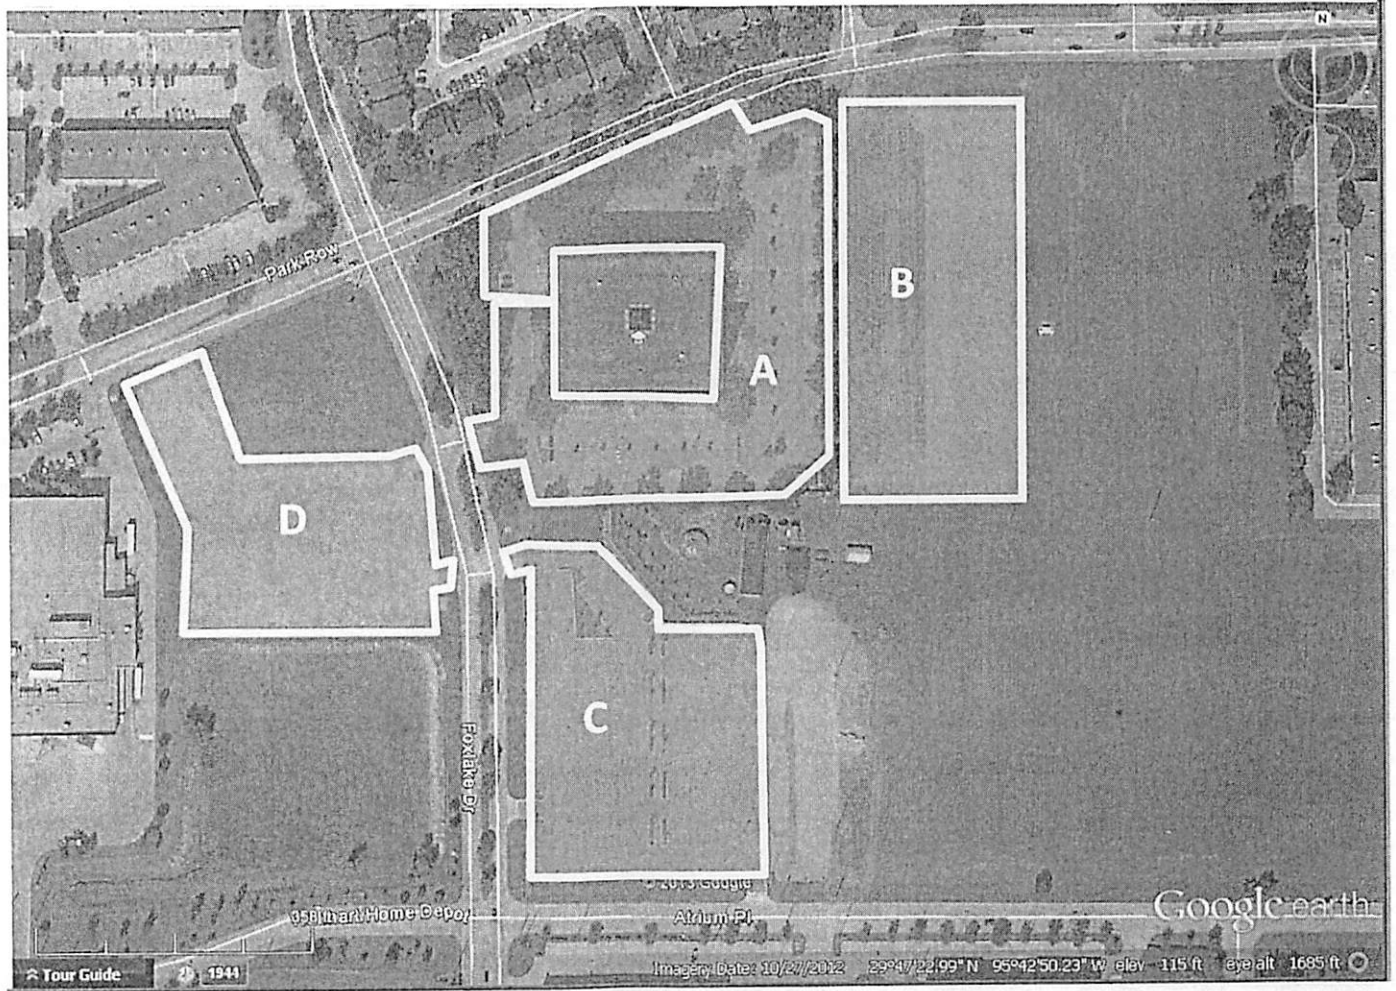

Parking areas at the HCC Southwest Katy Campus

A Main building parking lot:

1550 Fox Lake Drive

C Annex parking lot:

1560 Fox Lake Drive

B Park Row parking lot:

1550 Fox Lake Drive

D Fox Lake parking lot:

1551 Fox Lake Drive