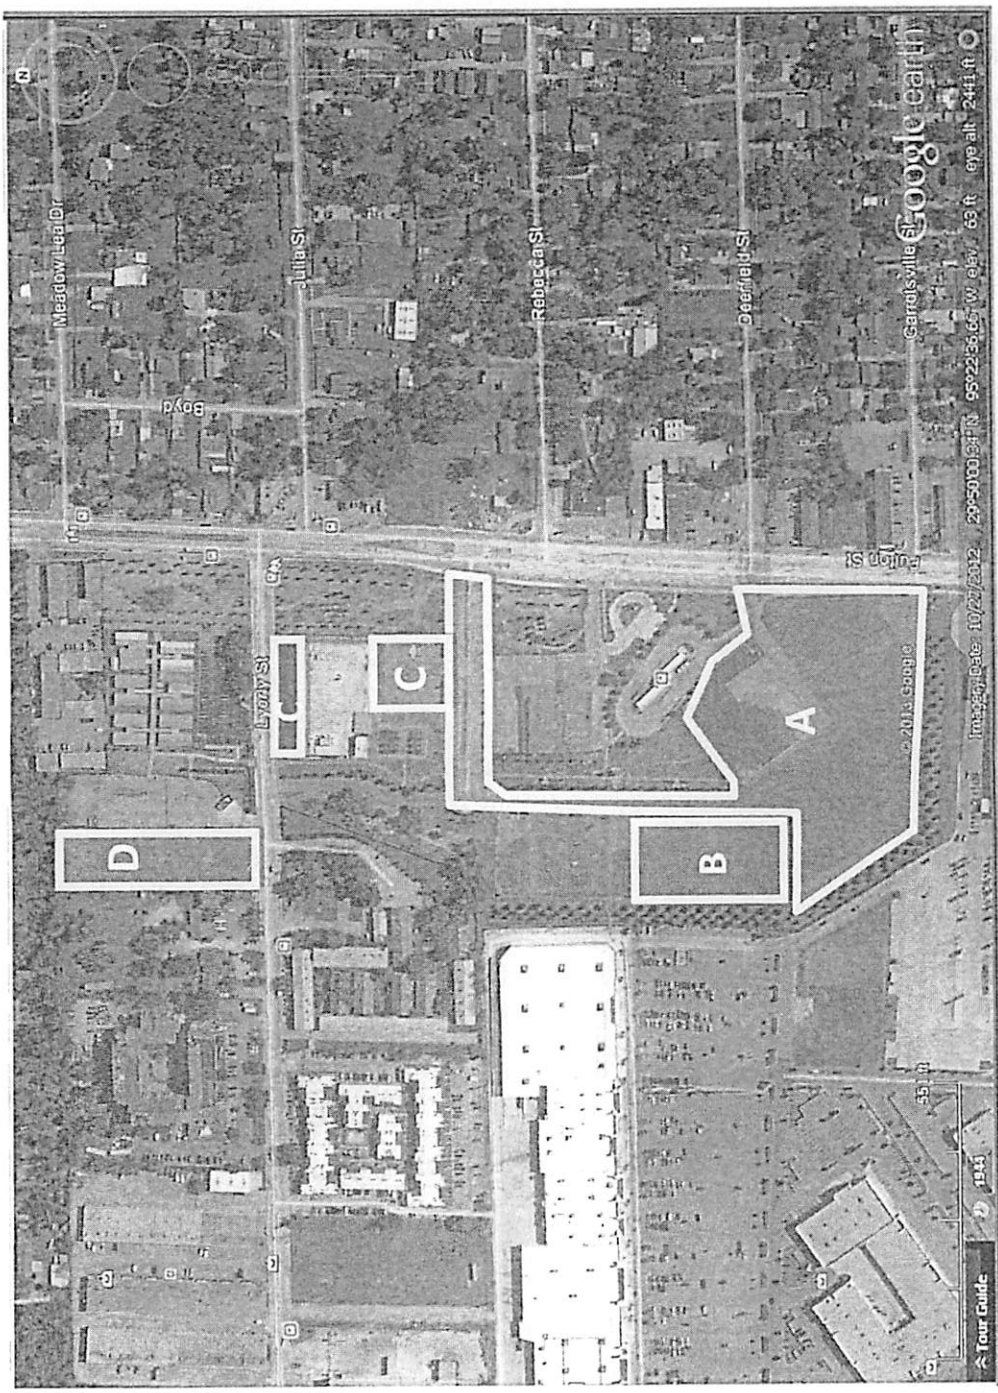

Parking areas at the HCC Northeast Northline Academic Center Campus

- A Northline Campus parking lot:
  8001 Fulton Street
- B Parking Garage:
  8001 Fulton Street
- C Main building parking lot:
  8001 Fulton Street
- D Lyerly Street parking lot:
  91 Lyerly Street