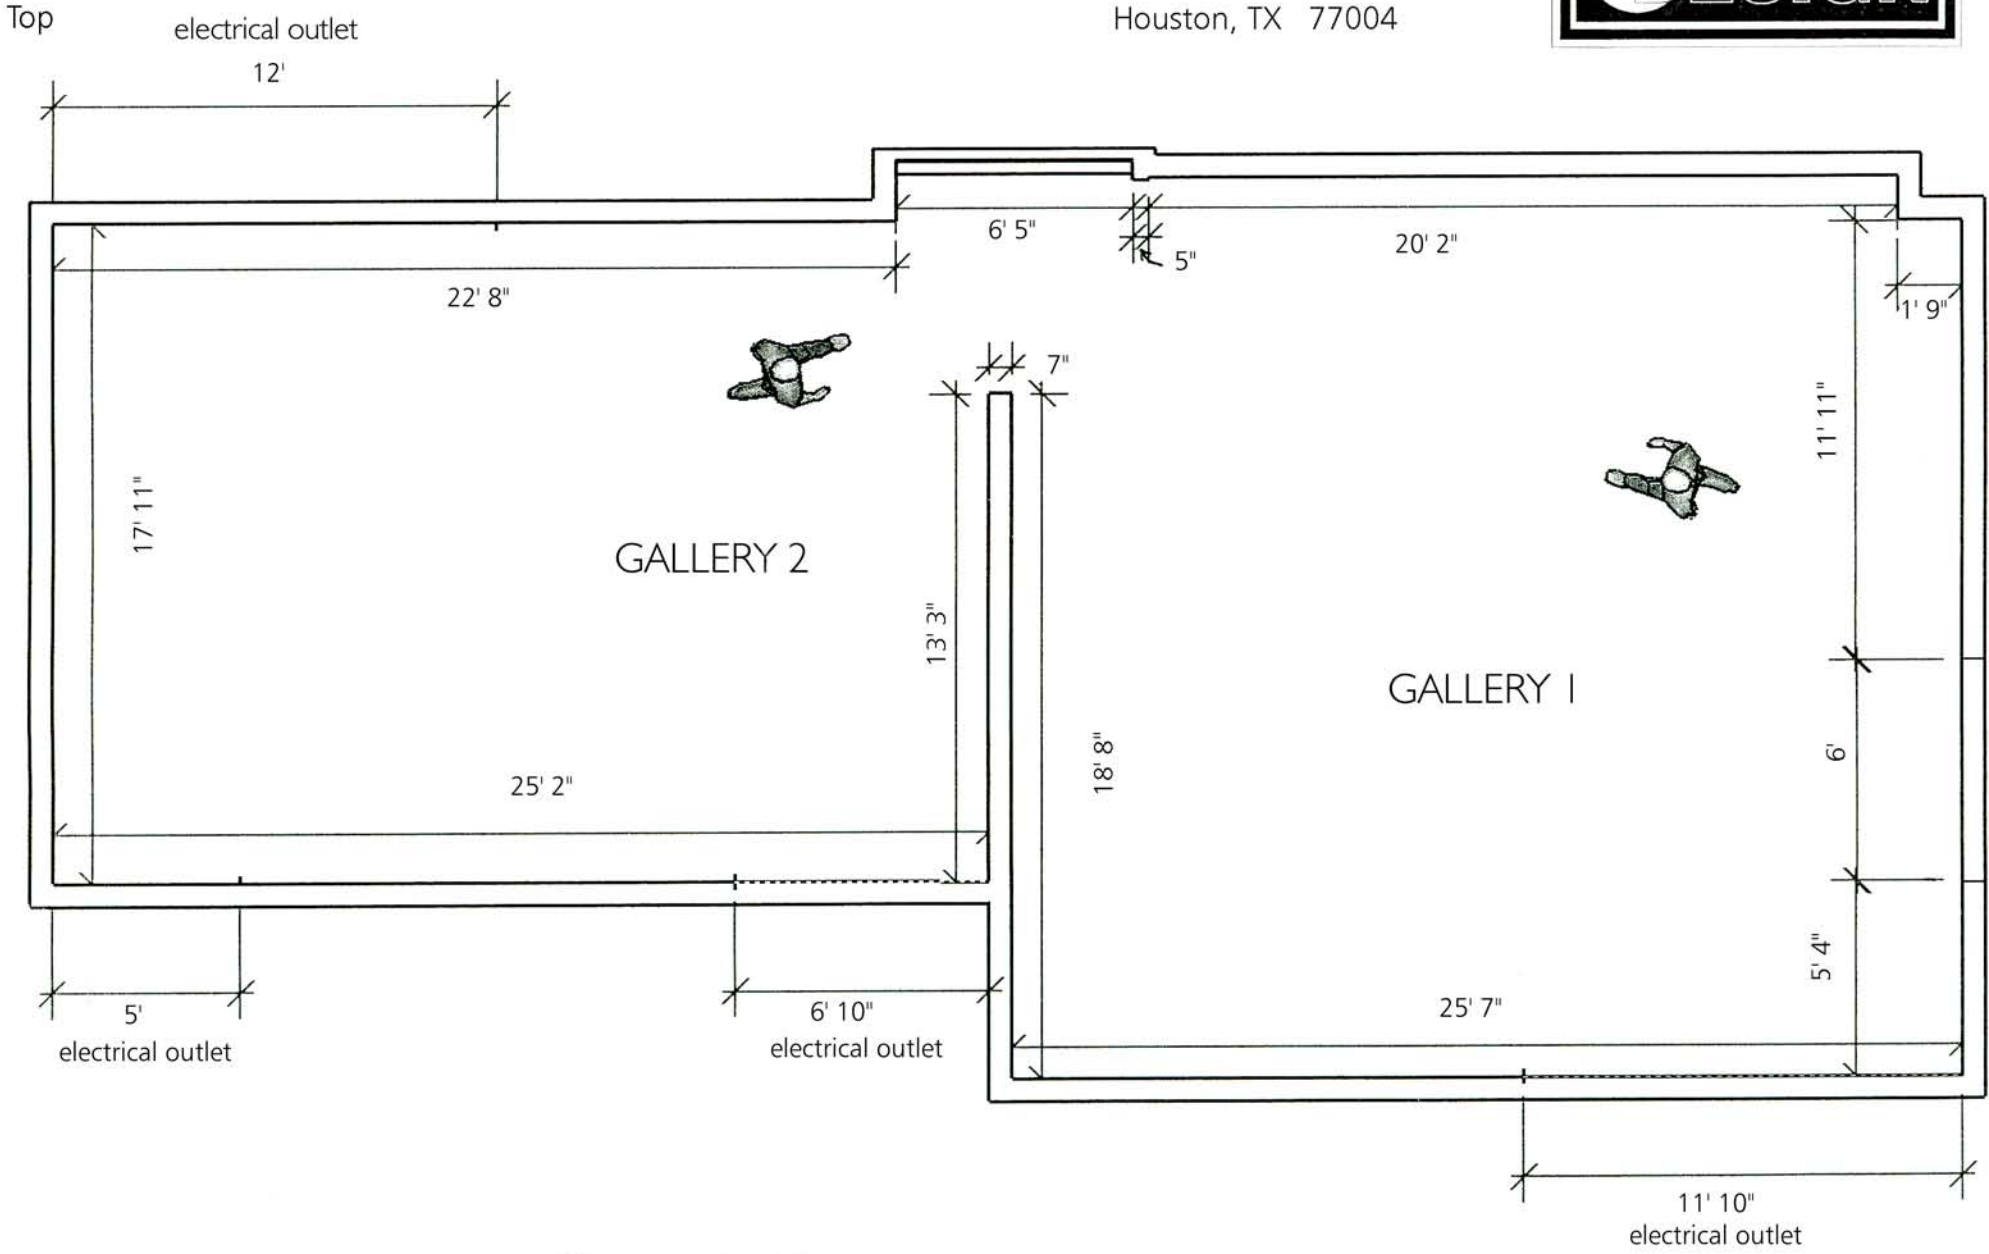

HCC Central College Gallery  
 The Fine Arts Center  
 3517 Austin at Holman  
 Houston, TX 77004

FLOOR PLAN  
 Not to Scale

ceilings: 8' 10"